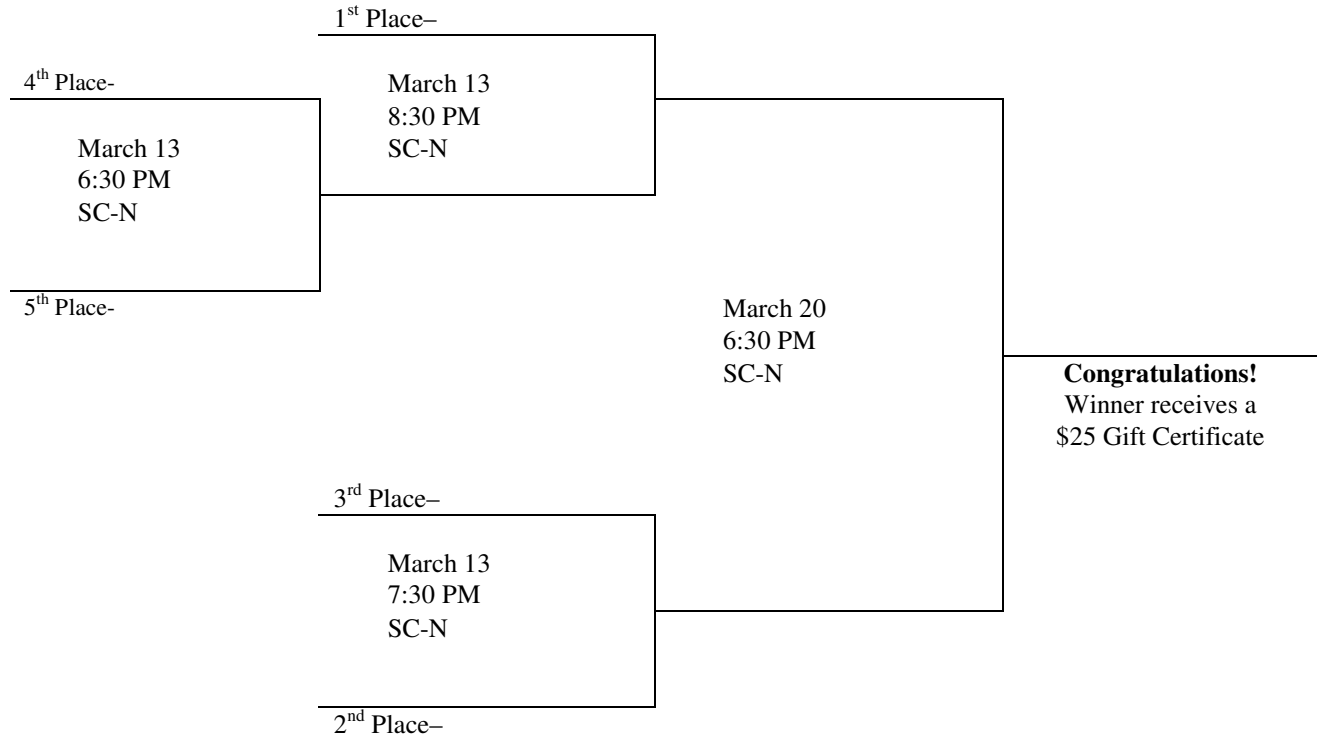

WINTER 2012 – WOMEN’S POWER VOLLEYBALL PLAYOFFS

Sport Court (SC)

- **Best 2 out of 3 games ***

NOTE: In case the previous match only lasts two games, teams should be ready to play at least 15 minutes before their scheduled match time.

March 13, 20, (27), 2012

Division I

Division II