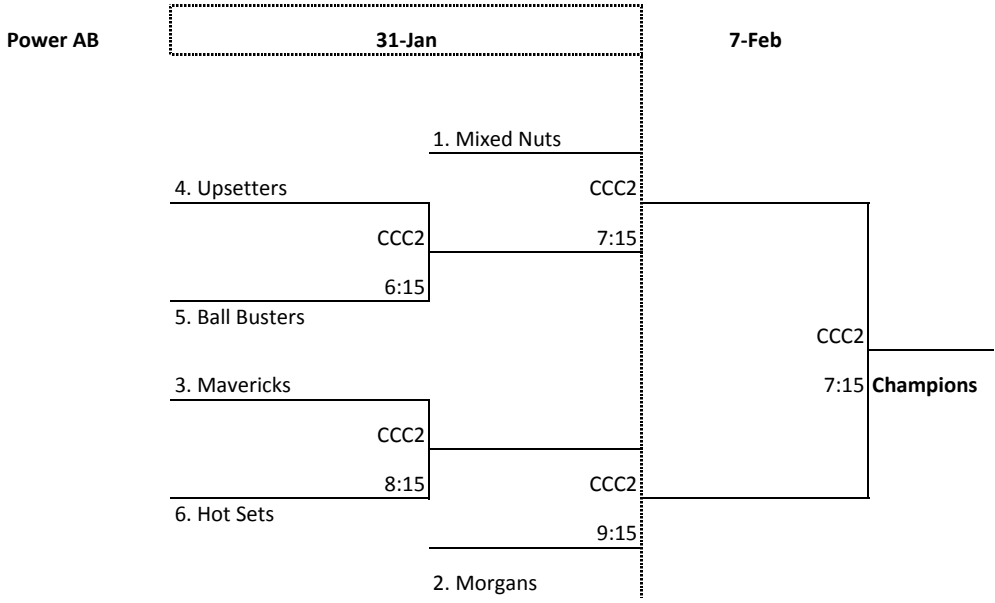

# Crystal Recreation Women's Volleyball Tournament 2012

31-Jan
1. Slipstreamer
FOR A 6:30
8. Camo Toe
FOR A 7:30
5. Tappers
2. Culligan
FOR B 6:30
7. Lite Taps
3. Whatever
FOR B 7:30
6. Serves you Right