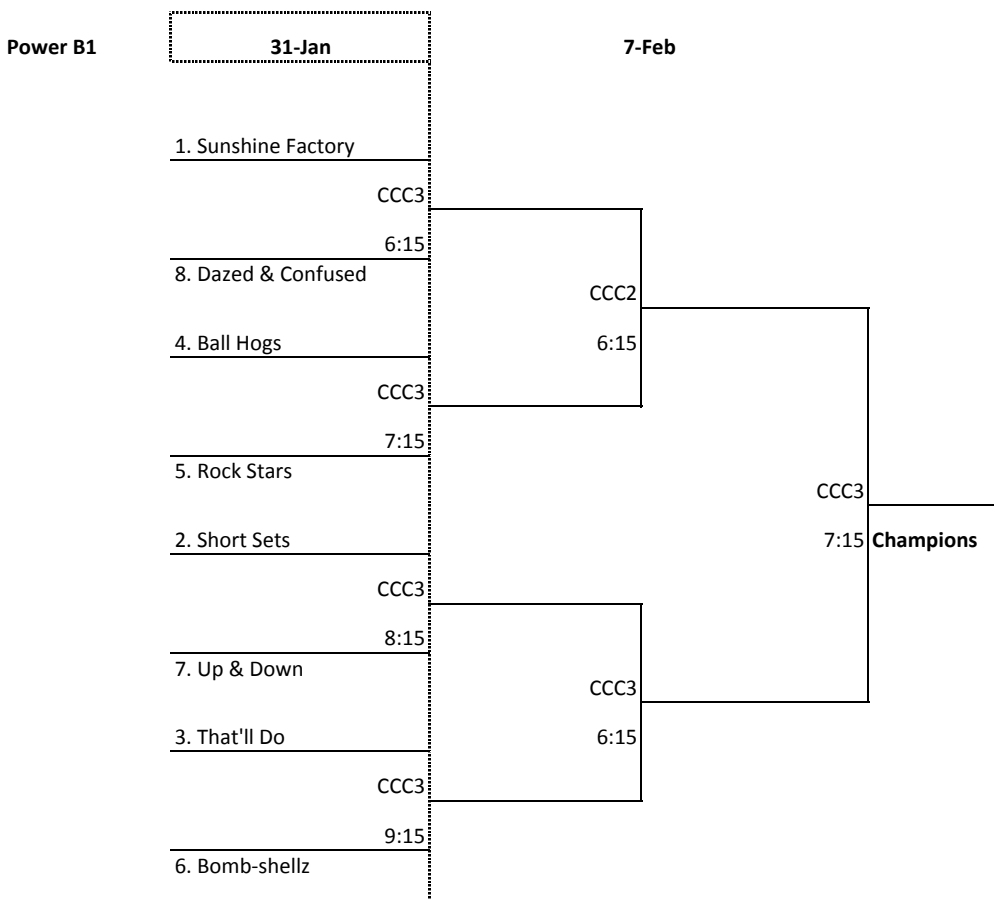

# Crystal Recreation Women's Volleyball Tournament 2012

31-Jan
1. Slipstreamer
FOR A 6:30
8. Camo Toe
FOR A 7:30
5. Tappers
2. Culligan
FOR B 6:30
7. Lite Taps
3. Whatever
FOR B 7:30
6. Serves you Right