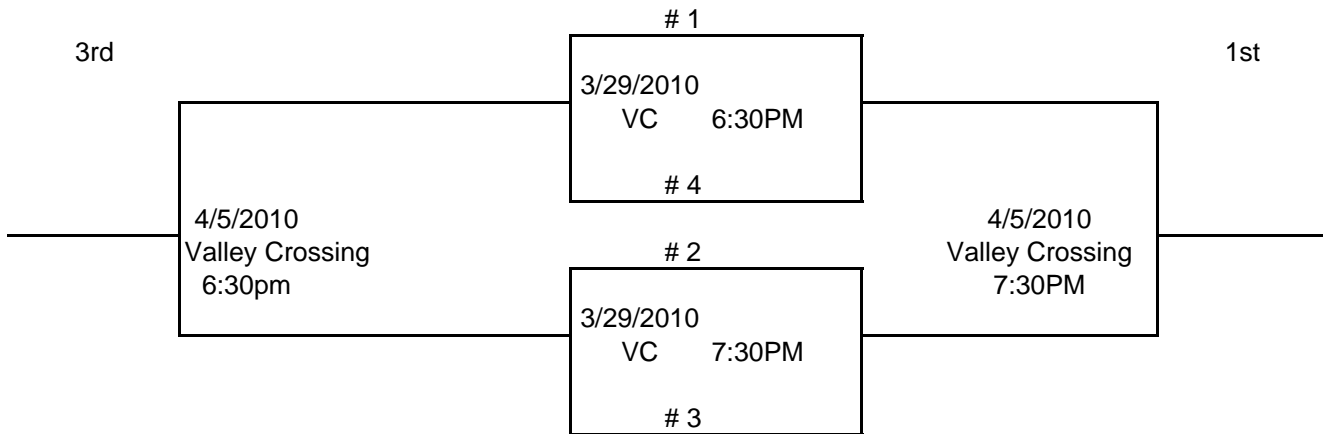

# 2010 Winter Volleyball League - Monday Women's open

## Championship Bracket