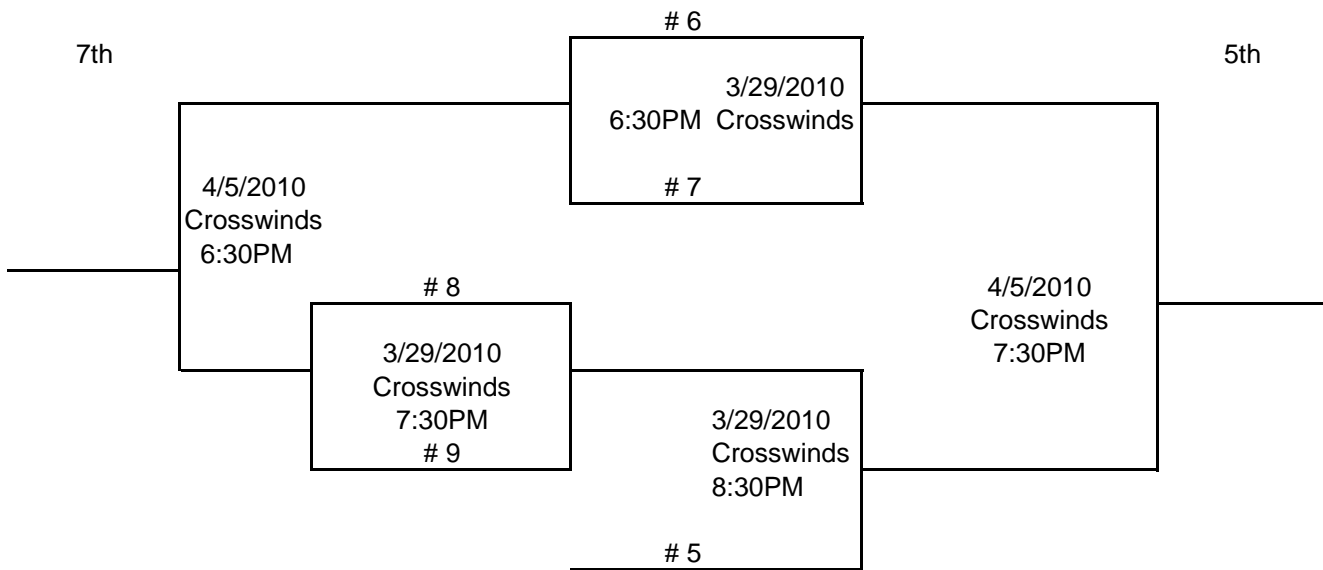

Consolation Bracket

Seeding based on records after the first 9 weeks of games